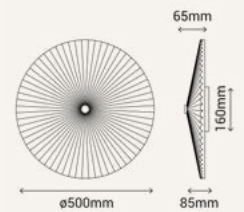

2210452	12 W	420 lm	2700K	180°
2212517	12 W	420 lm	3000K	180°
2210445	6 W	420 lm	2700K	180°
2212487	6 W	420 lm	3000K	180°