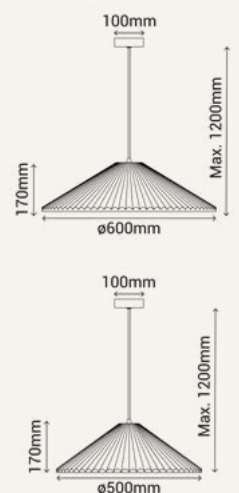

Fuente de luz / Light Source

Casquillo / Bulb
No dimable / Not dimmable

40W máx 1xE27

No
incl.