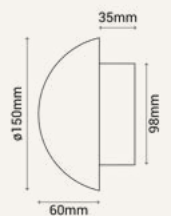

10W	300 lm	2700K	180
		3200K	
		4000K