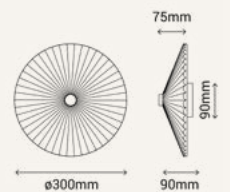

2210452	12 W	420 lm	2700K	180°
2212517	12 W	420 lm	3000K	180°
2210445	6 W	420 lm	2700K	180°
2212487	6 W	420 lm	3000K	180°